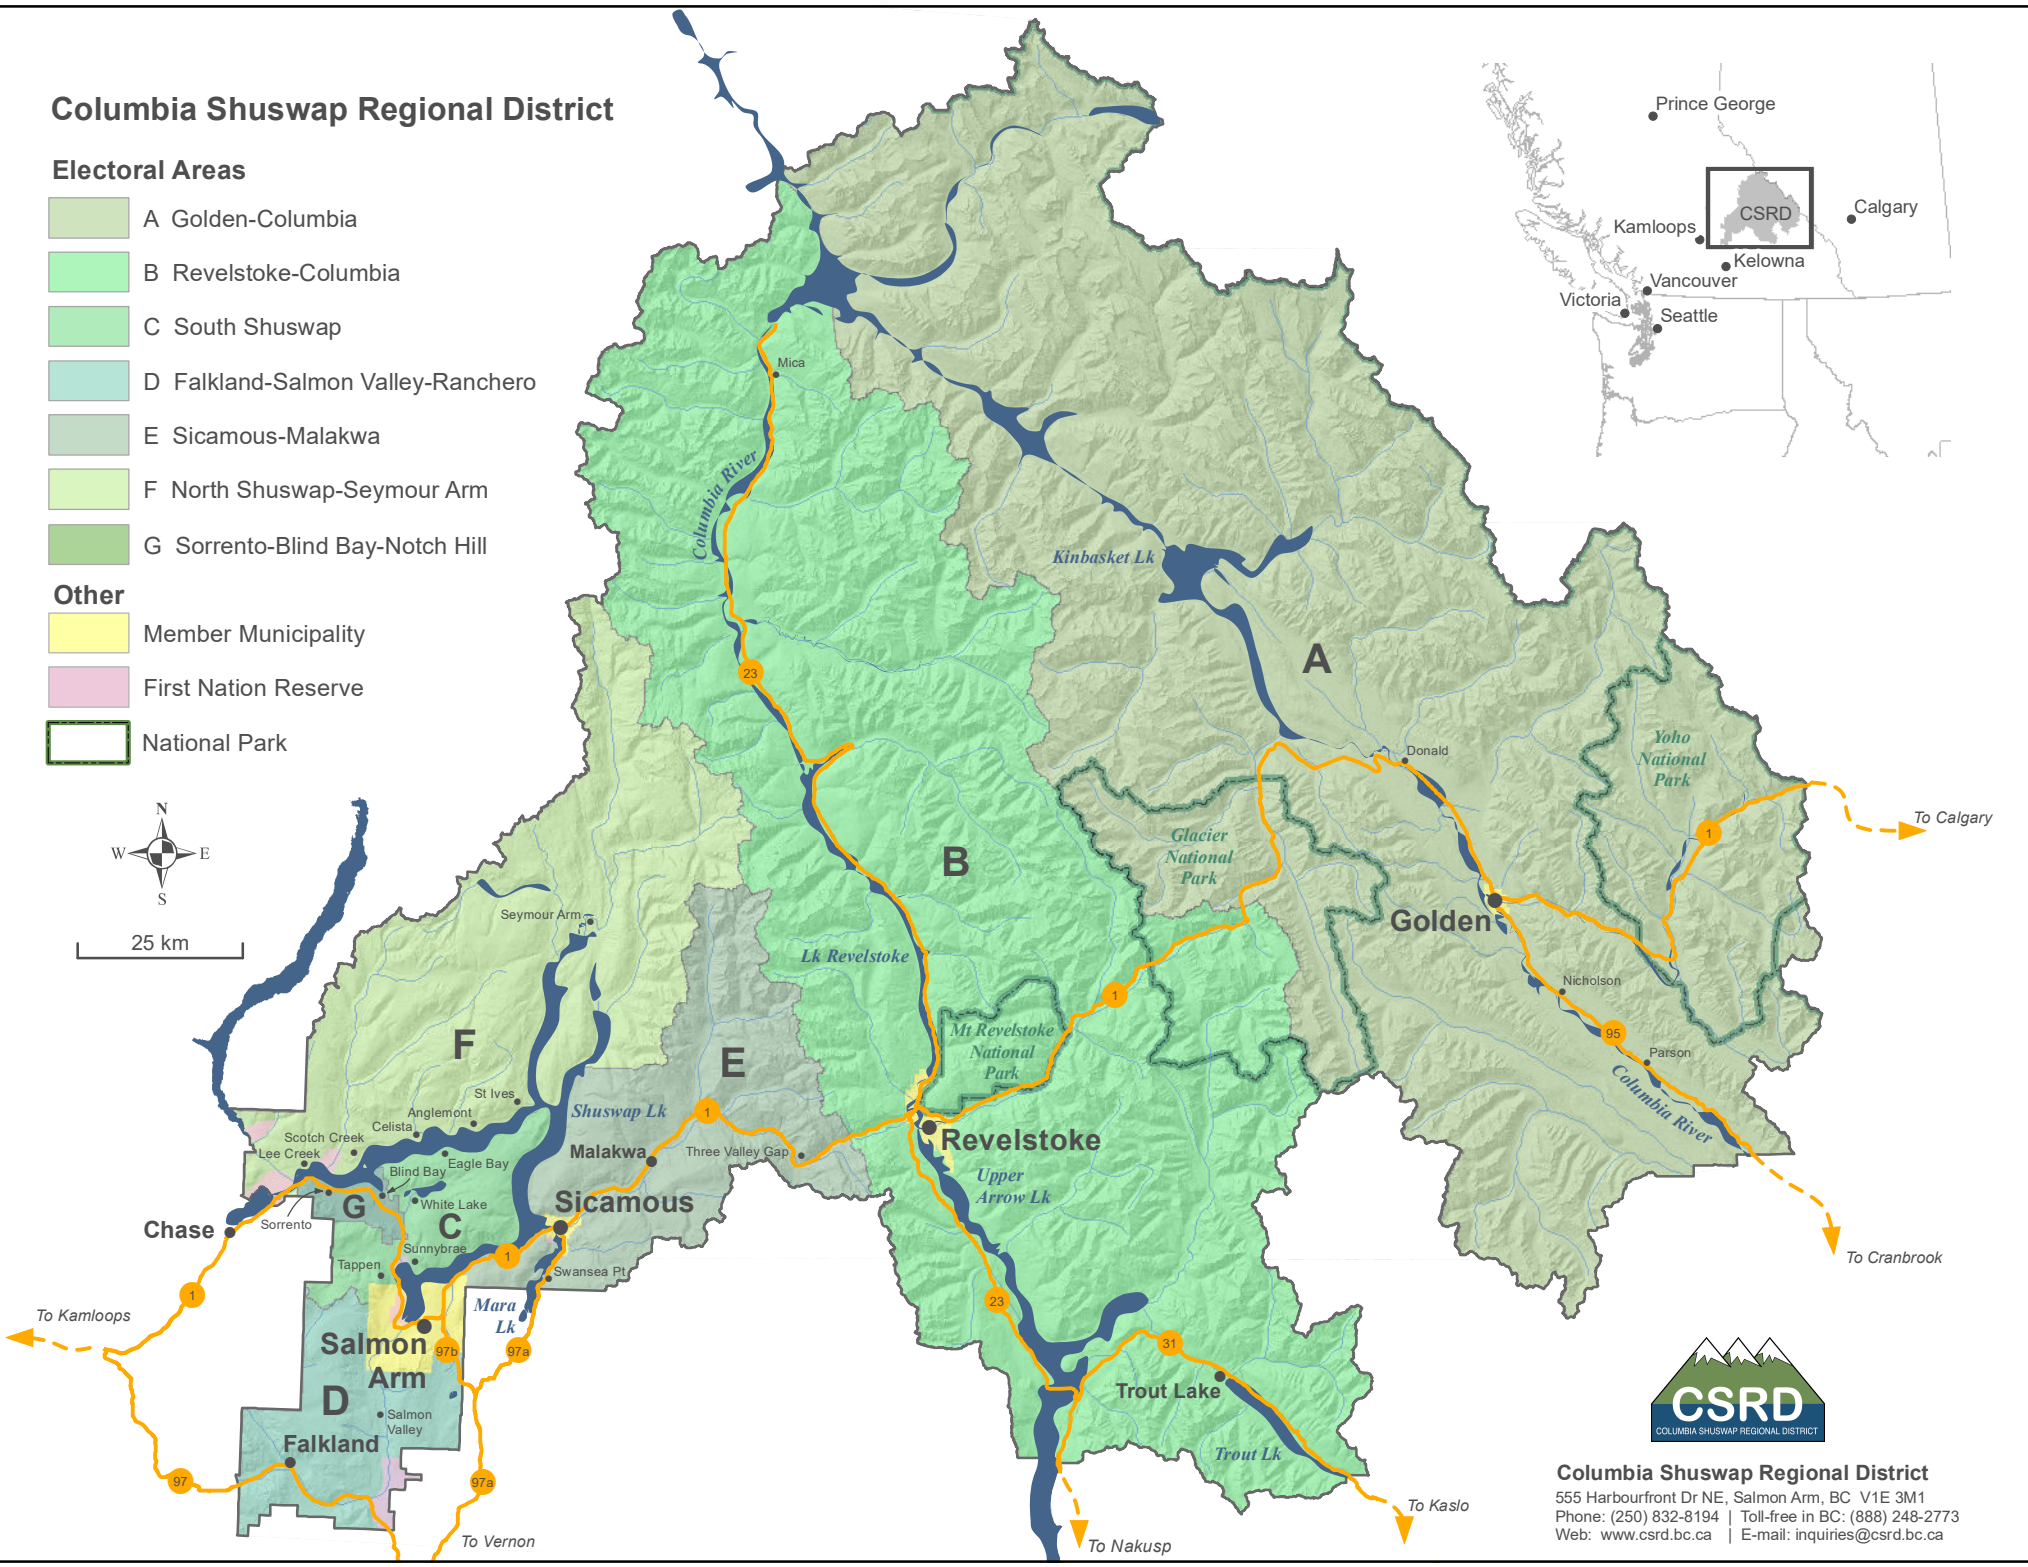

# Columbia Shuswap Regional District

## Electoral Areas

- A Golden-Columbia
- B Revelstoke-Columbia
- C South Shuswap
- D Falkland-Salmon Valley-Ranchero
- E Sicamous-Malakwa
- F North Shuswap-Seymour Arm
- G Sorrento-Blind Bay-Notch Hill

## Other

- Member Municipality
- First Nation Reserve
- National Park

25 km

**Columbia Shuswap Regional District**  
 555 Harbourfront Dr NE, Salmon Arm, BC V1E 3M1  
 Phone: (250) 832-8194 | Toll-free in BC: (888) 248-2773  
 Web: [www.csr.bc.ca](http://www.csr.bc.ca) | E-mail: [inquiries@csr.bc.ca](mailto:inquiries@csr.bc.ca)